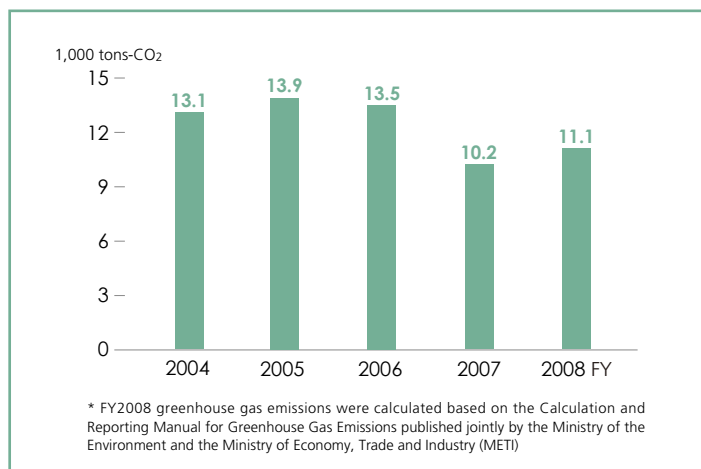

Environmental Data for Domestic Group Companies

Greenhouse gas emissions

Waste emissions and use of water and electric power

Company	Waste emissions (kg)	Use of water (m³)	Electric power (kWh)
Hamagomu Aycom Co., Ltd.	6,892	1,057	188,272
Yokohama Tire Okayama Hanbai Co., Ltd.	1,122	295	88,873
Yokohama Tire Kanto Hanbai Co., Ltd.	4,243	874	110,323
Yokohama Tire Kinki Hanbai Co., Ltd.	1,275	986	152,176
Yokohama Tire Kyushu Hanbai Co., Ltd.	4,872	212	29,399
Yokohama Tire Koshin Hanbai Co., Ltd.	8,250	557	35,909
Yokohama Tire Shikoku Hanbai Co., Ltd.	3,479	120	52,434
Yokohama Tire Kanagawa Hanbai Co., Ltd.	7,170	301	76,828
Yokohama Tire Shizuoka Hanbai Co., Ltd.	57,026	1,707	379,183
Yokohama Tire Chiba Hanbai Co., Ltd.	119,790	4,330	566,838
Yokohama Tire Chugoku Hanbai Co., Ltd.	9,673	428	86,330
Yokohama Tire Chubu Hanbai Co., Ltd.	1,684	331	104,412
Yokohama Tire Tokyo Hanbai Co., Ltd.	—	5,090	743,935
Yokohama Tire Tohoku Hanbai Co., Ltd.	7,800	722	48,674
Yokohama Tire Kita-Tohoku Hanbai Co., Ltd.	4,680	1,691	173,782
Yokohama Tire Hokuriku Hanbai Co., Ltd.	1,422	142	21,238
Yokohama Kenki Tire Service Co., Ltd.	—	459	27,630
Ina Yokohama Tire Co., Ltd.	2,352	95	15,415
Ibaraki Yokohama Tire Hanbai Co., Ltd.	4,562	341	119,978
Yokohama Rubber MBC Co., Ltd.	1,250	457	95,009
Yokohama Rubber MBE Co., Ltd.	14,742	889	162,993
Yokohama Rubber MBH Co., Ltd.	—	269	61,931
Yokohama Rubber MBK Co., Ltd.	10,618	354	101,136
Yokohama Rubber MBM Co., Ltd.	—	846	60,177
Yokohama Rubber MBT Co., Ltd.	2,816	199	48,081
Yokohama Rubber MBW Co., Ltd.	3,480	127	33,432
Okinawa Yokohama Tire Co., Ltd.	3,310	383	75,998
Tokyo Hamatite Co., Ltd.	—	26	76,929
YFC Co., Ltd.	896	43	114,308
Sasson Yokohama Tire Co., Ltd.	1,127	162	16,355
Mie Yokohama Tire Hanbai Co., Ltd.	384	374	32,033
Kagoshima Yokohama Tire Co., Ltd.	620	197	34,802
Niigata Yokohama Tire Co., Ltd.	200	213	56,854
Aomori Yokohama Tire Hanbai Co., Ltd.	11,600	618	118,170
Hokkaido Yokohama Tire Hanbai Co., Ltd.	32,275	8,019	573,773
Japan Power Brake Co., Ltd.	25,000	—	—
PRGR Co., Ltd.	24,178	36	216,714
Total	358,787	32,949	4,900,324

Major Interactional Activities with the Local Community

Yokohama Tire Shizuoka Hanbai Co., Ltd.

In November 2008, the company participated in the 6th Shizuoka Environment and Forest Fair sponsored by Shizuoka Prefecture. At a booth, while exhibiting the ecological tire "DNA Earth-1" for passenger cars and the "ZEN" for trucks and buses, employees entertained visitors with quizzes they had prepared themselves on the names of tires. In addition, in July 2008, 27 employees participated in a clean-up campaign at the Miho-no-Matsubara Beach – "Clean Appeal" – organized by the Shizuoka Idemitsu-kai.

Yokohama Tire Kanto Hanbai Co., Ltd.