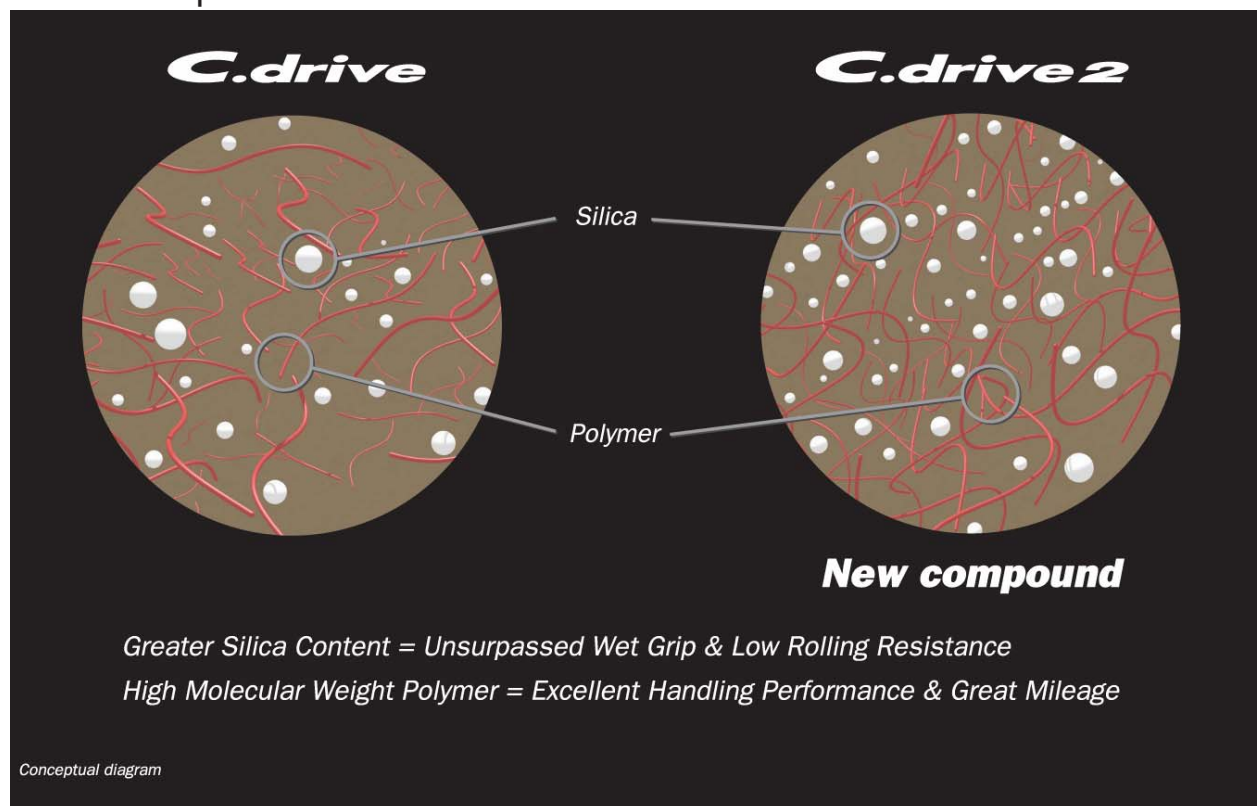

Tread Compound