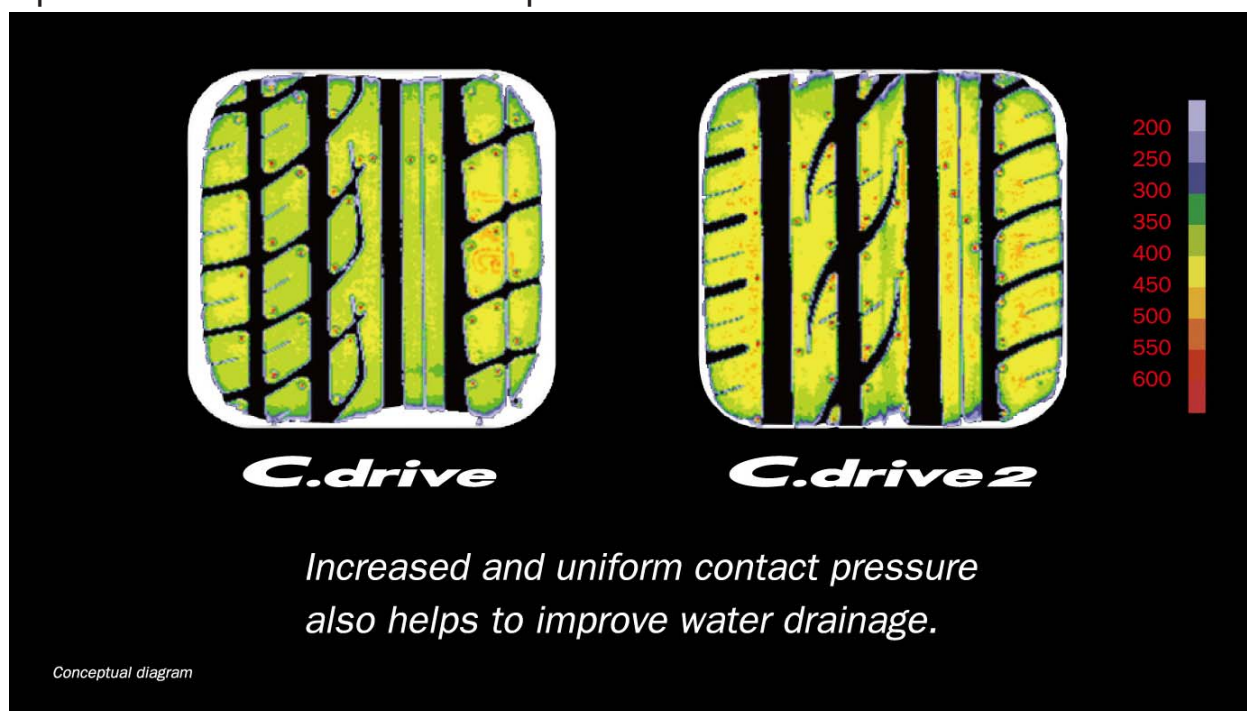

Optimised Ground Contact Shape

Available Sizes

Inch	Series	Size	Inch	Series	Size	
17	45	215/45R17 91W *	15	50	195/50R15 82V	
		225/45R17 94W *			195/50R15 82H	
		225/45R17 94V *		55	185/55R15 82V	
	50	205/50R17 93W XL			185/55R15 82H	
		225/50R17 98W XL *			195/55R15 85V	
16	55	195/55R16 87V		60	185/60R15 88H XL	
		195/55R16 87H			195/60R15 88V	
		205/55R16 91W			195/60R15 88H	
		205/55R16 94V XL			205/60R15 91V	
		215/55R16 97W XL *			205/60R15 95H XL	
		215/55R16 97V XL *			65	185/65R15 88H
		225/55R16 99W XL *		195/65R15 91V		
		225/55R16 99V XL *		195/65R15 95H XL		
	60	205/60R16 96V XL		205/65R15 94V		
		205/60R16 92V		205/65R15 99H XL		
		205/60R16 92H	215/65R15 100H XL *			
		215/60R16 99V XL *	60	185/60R14 82H		
		215/60R16 99H XL *		195/60R14 86H		
			14	65	185/65R14 86H	

★=Available in summer 2010